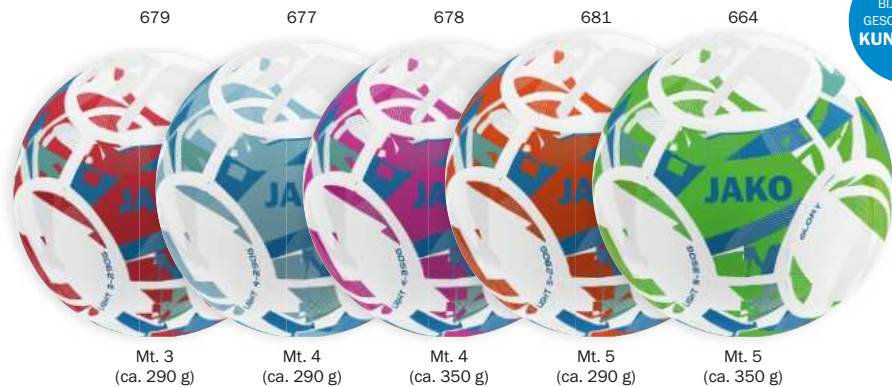

BIJZONDER
GESCHIKT VOOR
KUNSTGRAS