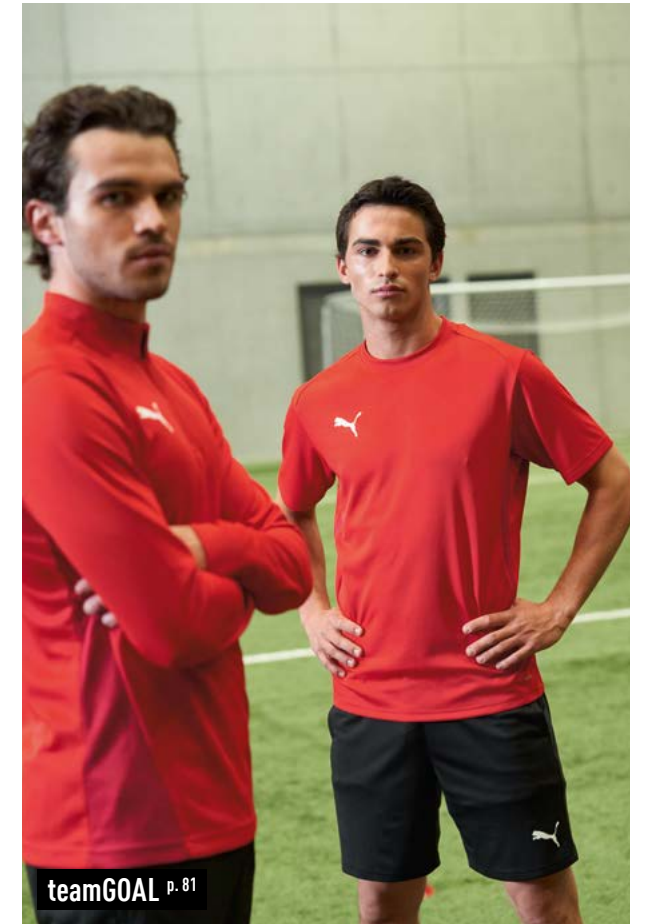

TRAININGWEAR

OVERVIEW