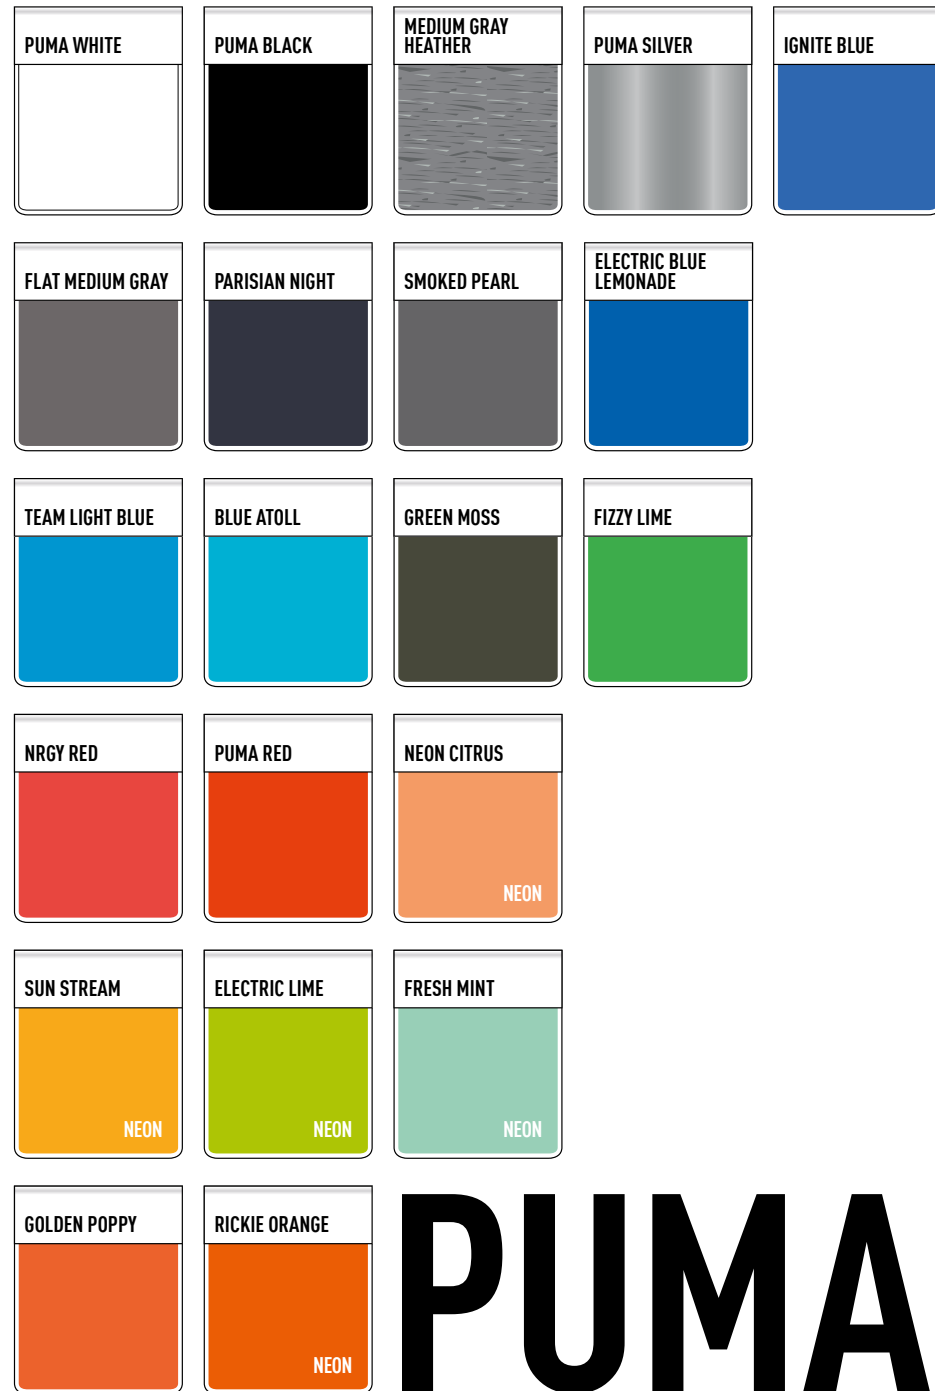

PUMA TEAMWEAR COLOURS

MATCHWEAR

- teamFINAL* **NEW**
- teamCUP
- teamGLORY **NEW**
- teamULTIMATE
- teamLIGA Striped
- teamVISION
- teamPACER
- teamLIGA
- teamGOAL **NEW**
- teamRISE

TRAININGWEAR

- teamFINAL* **NEW**
- teamCUP
- teamGOAL **NEW**
- teamLIGA
- teamRISE