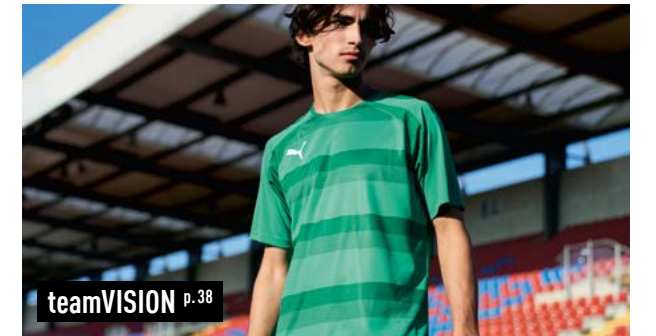

teamULTIMATE p.32