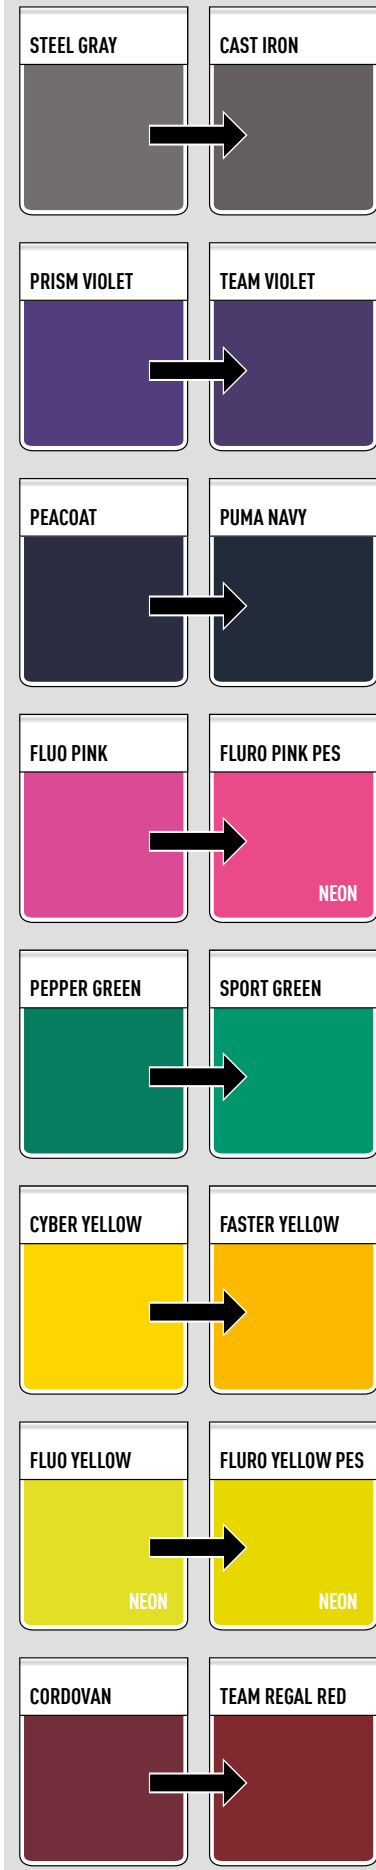

New shade of blue for Electric Blue Lemonade, used in teamFINAL and teamGOAL Casuals

Same colour, new name in new lines – old name in carry-over-lines

Continuous and new colours