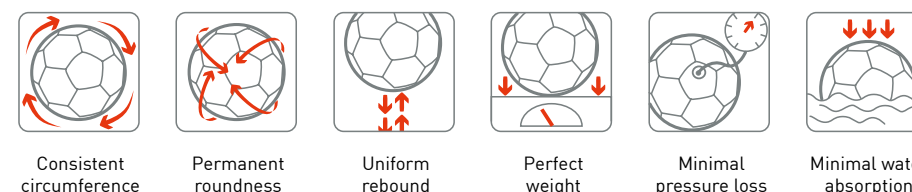

MATCHWEAR
TEAMFINAL
TEAMCUP
TEAMGOAL
TEAMLIGA
TEAMRISE
CASUALS
WOMENS
WINTER
BALLS
BAGS
MISC.